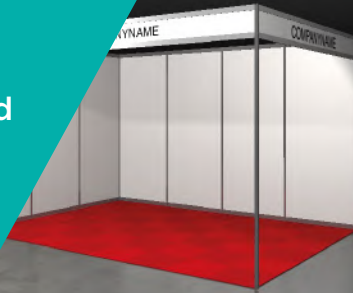

A

A: Standard modular system
€ 50,- p/m²

Contents:
Necessary system walls, white, height 250cm.
Carpettiles are available in different colors.
Fascia white, height 30cm with your corporate name. Maximal 20 characters (Helvetica black).
Lighting 1 spot for 4 m2. inclusive installation.
Exclusive main connection and use of electricity.