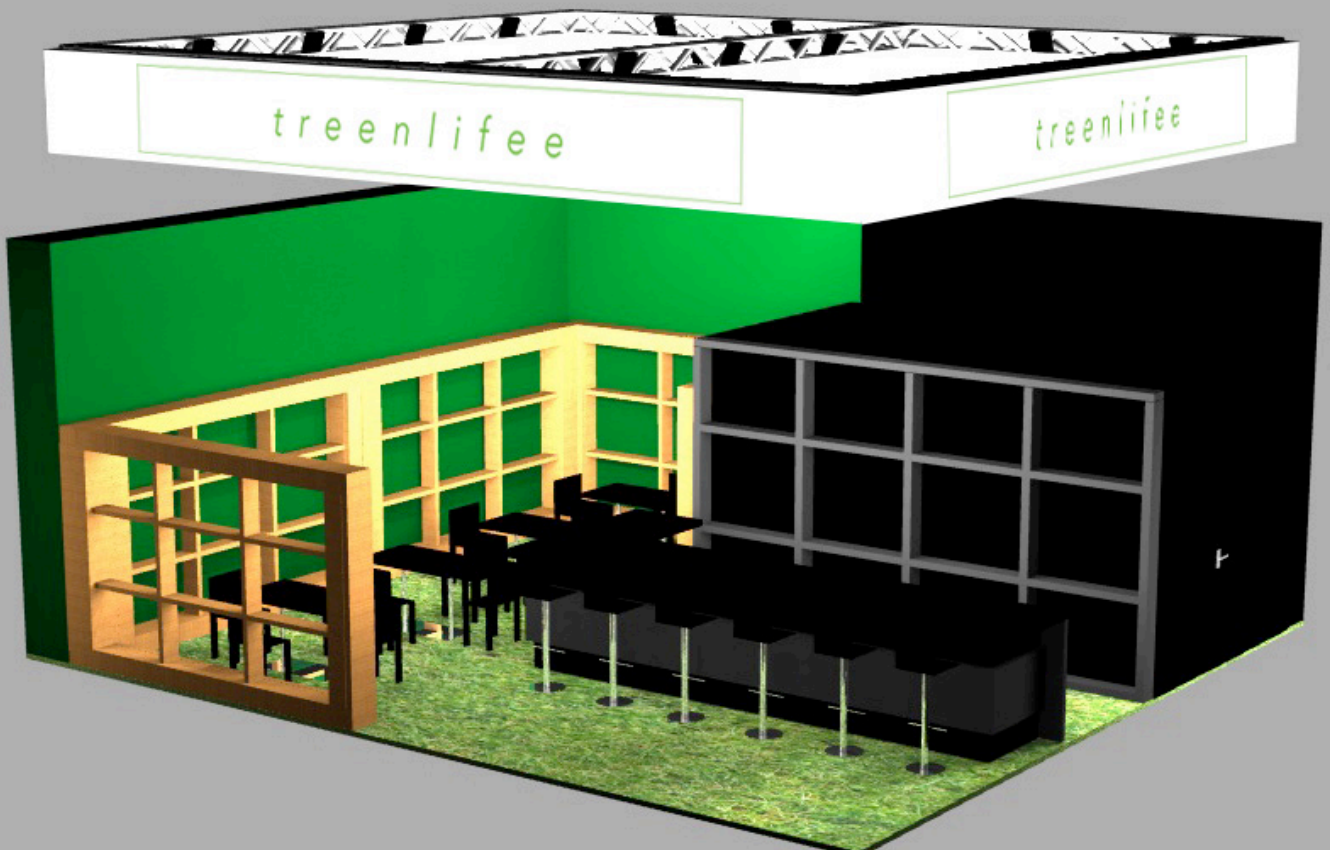

STUDIO SILICHEV©

DESIGN | EXHIBITIONS