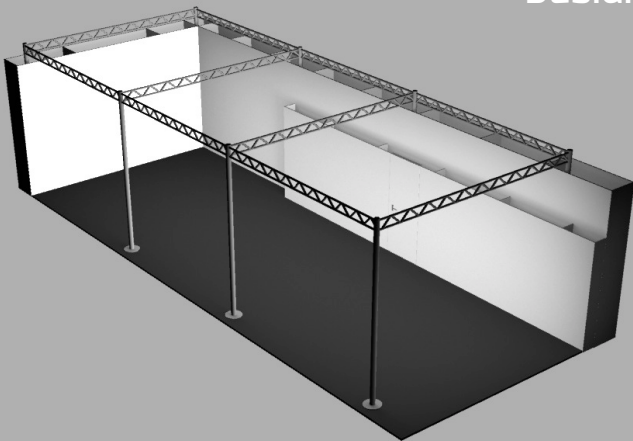

STUDIO SILICHEV©

DESIGN | EXHIBITIONS