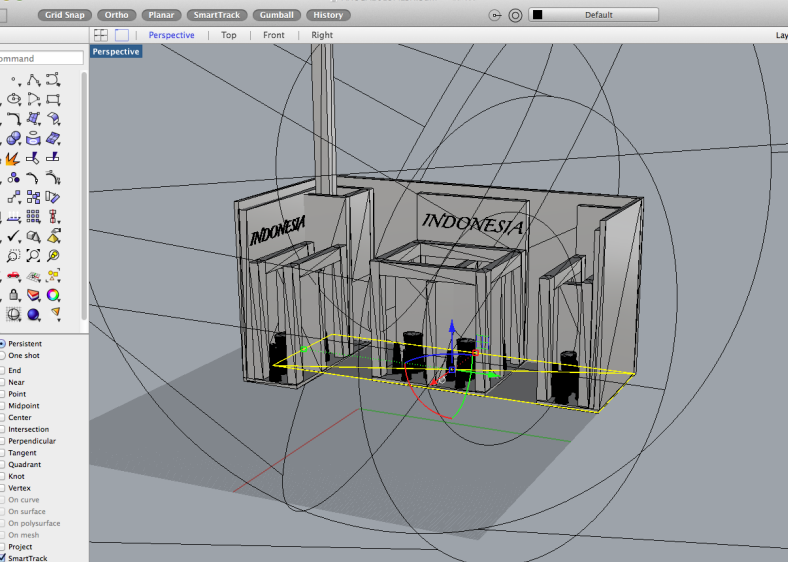

STUDIO SILICHEV ©

DESIGN | EXHIBITIONS