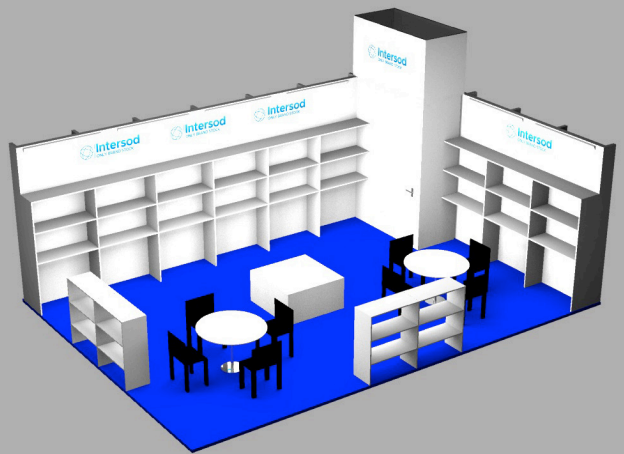

STUDIO SILICHEV©

DESIGN | EXHIBITIONS