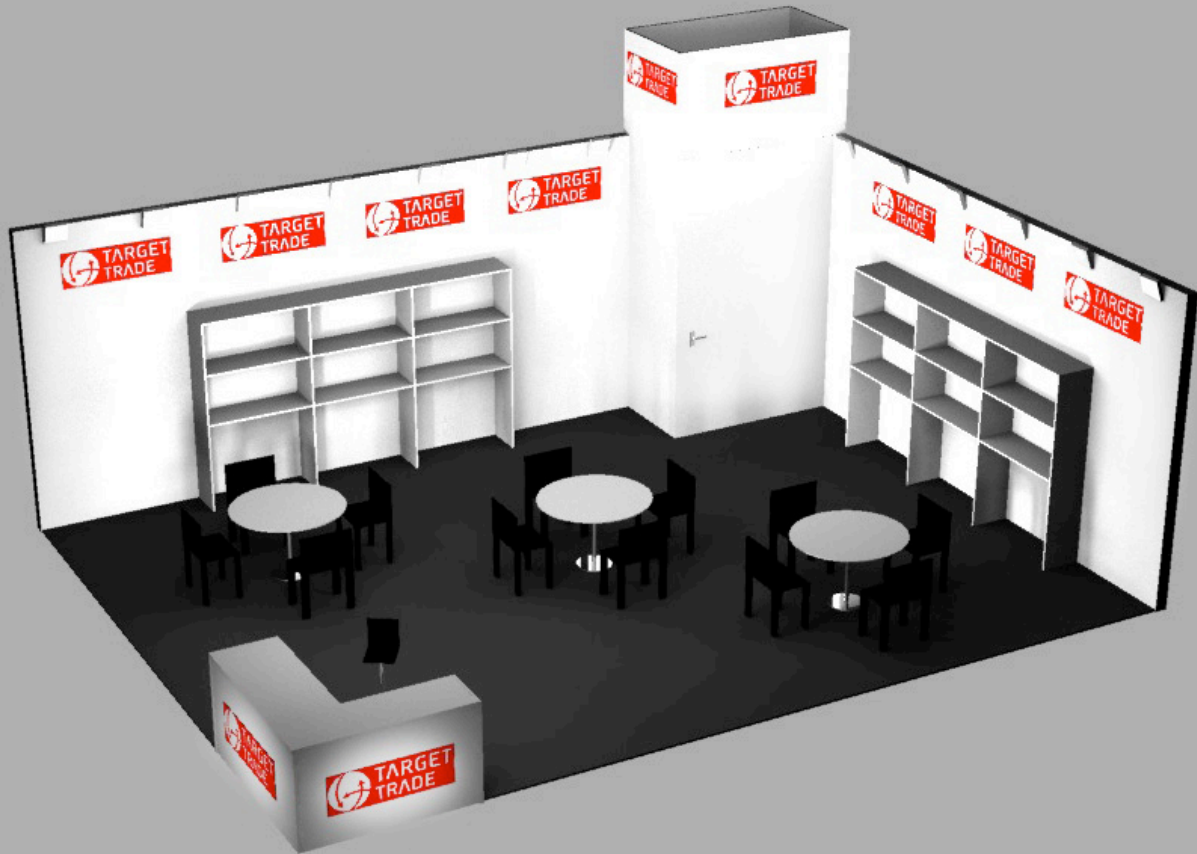

STUDIO SILICHEV©

DESIGN | EXHIBITIONS