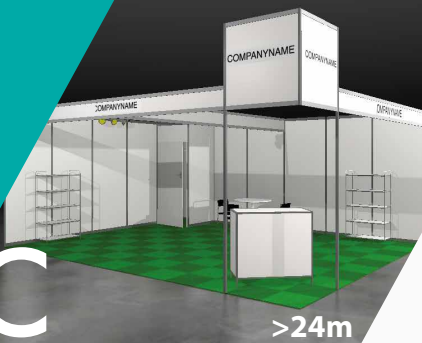

>24m

Contents:

See annex B

2x full-color 1x1 meter

Verkerk Standbouw B.V.
Bedrijfsweg 4
3481 MG Harmelen
The Netherlands
+31 (0) 348 44 23 08
+31 (0) 348 44 24 74
iaw@verkerkstandbouw.nl
www.verkerkstandbouw.nl

Expert in
standbuilding