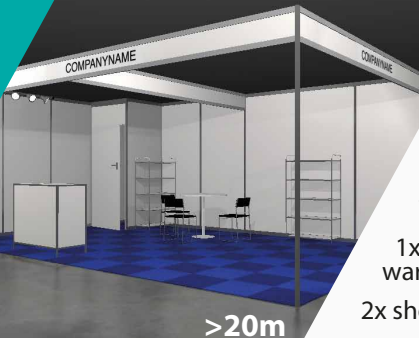

>20m

B: Complete standard modular system
€ 52,- p/m²

Contents:

See annex A

1x table Nr. 623 with 3 chairs Nr. 411.

1x desk Nr. 740 white, lockable.

1x lockable cabin 1x1 mtr, with 3 shelves and
wardrobe.

2x shelves racks Nr. 747.

C: Luxury modular system
€ 58,- p/m²

C