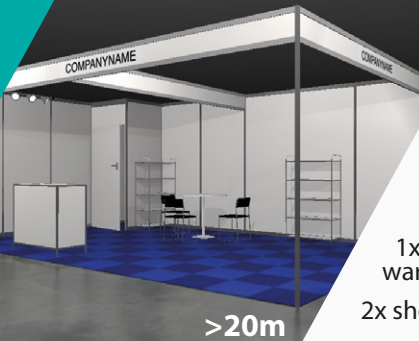

Contents:

Necessary system walls.
Color white, height 250cm.

Escolita carpettiles in the following colors:
Blue, red, green, anthracite and grey.

Fascia, color white. Height 30cm with your corporate name. Maximal 20 characters.
(Helvetica black)

Lighting 1 spot for 3 m². inclusive installation, exclusive main connection and use of electricity.

>16m

B

B: Complete standard modular system
€ 49,- p/m²

Contents:

See annex A

1x table Nr. 623 with 3 chairs Nr. 411.

1x desk Nr. 740 white, lockable.

1x lockable cabin 1x1 mtr, with 3 shelves and wardrobe.

2x shelves racks Nr. 747.

>20m

C: Luxury modular system
€ 55,- p/m²