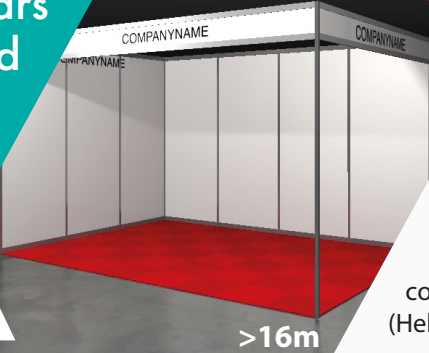

Verkerk
STANDBOUW
STANDBOUW | EXHIBITIONS | MESSEBAU

A

A: Standard modular system
€ 36,- p/m²

Contents:

Necessary system walls.
Color white, height 250cm.

Escolita carpettiles in the following colors:
Blue, red, green, anthracite and grey.

Fascia, color white. Height 30cm with your corporate name. Maximal 20 characters.
(Helvetica black)

Lighting 1 spot for 3 m². inclusive installation, exclusive main connection and use of electricity.

>16m