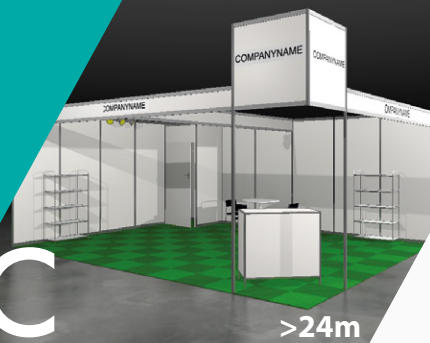

Contents:

See annex B

2x full-color 1x1 meter

C

>24m

Verkerk Standbouw B.V.
Bedrijfsweg 4
3481 MG Harmelen
The Netherlands
+31 (0) 348 44 23 08
+31 (0) 348 44 24 74
iaw@verkerkstandbouw.nl
www.verkerkstandbouw.nl

Expert in
standbuilding